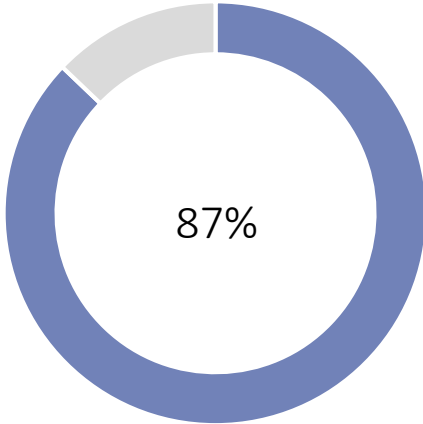

District 3 students with 5 absences or less

District 3 students with a 3.5 GPA or higher

District 3 students with a 3.5 Combined ELA/Math State Test Scores

All Students

Asian Students

White Students

Black Students