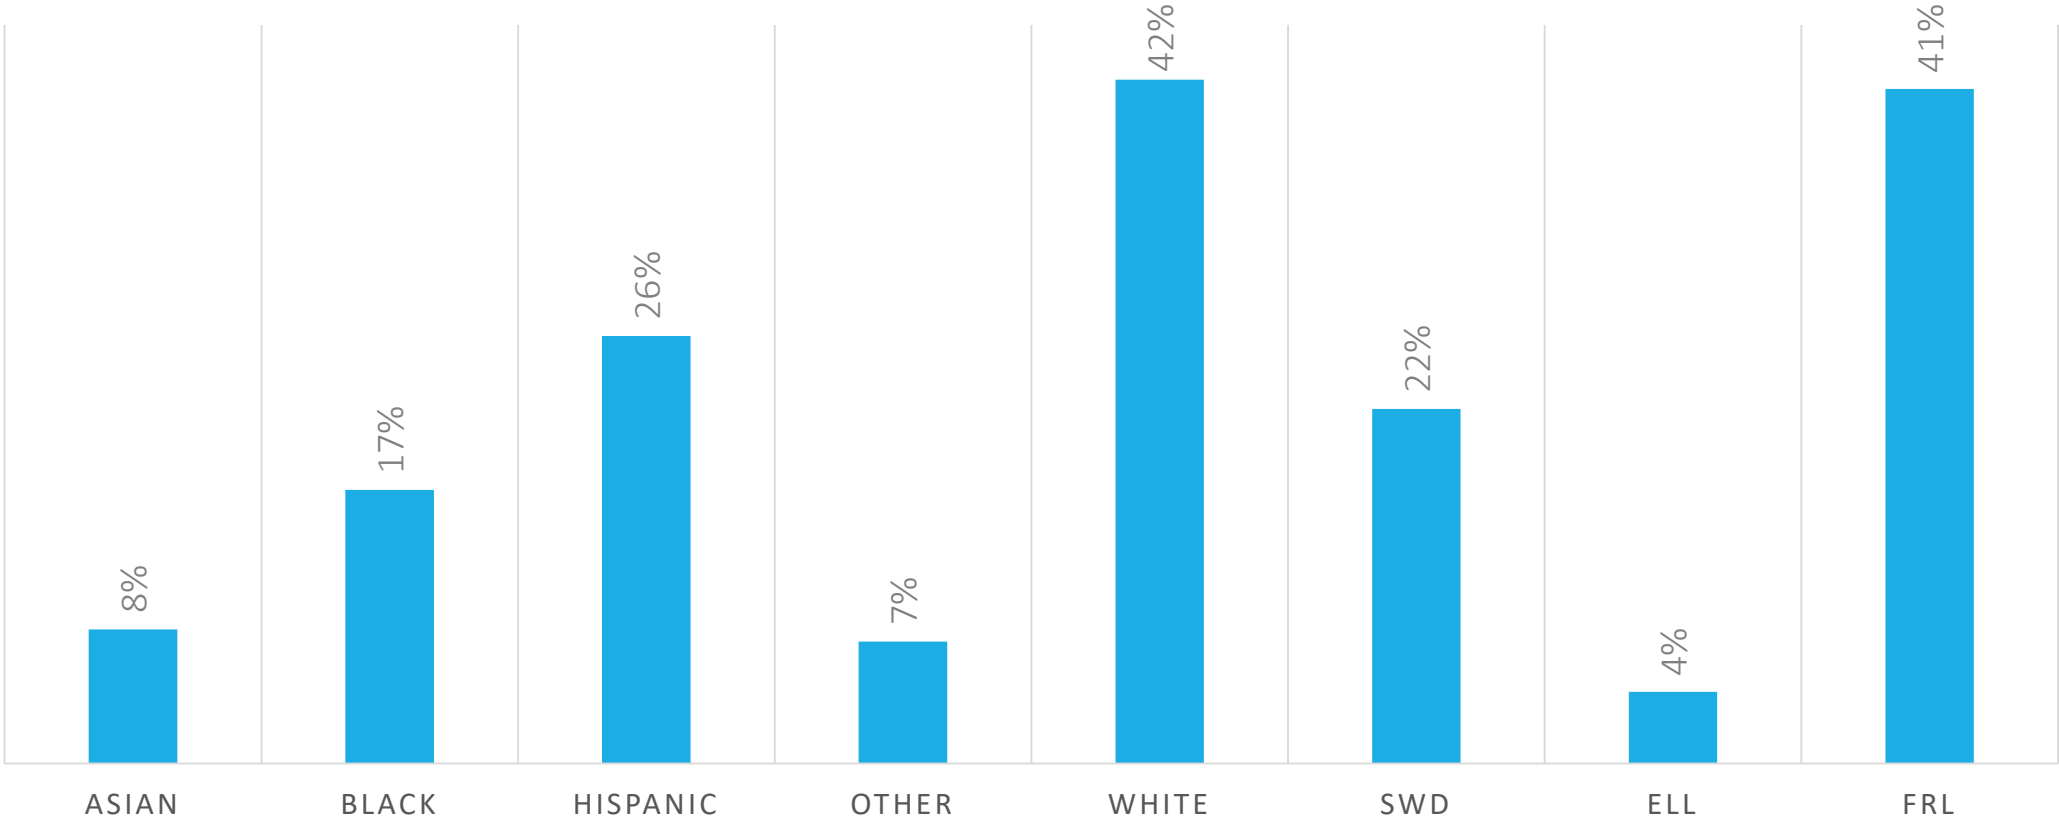

District 3

SCREENED ADMISSIONS DATA

Demographics of District 3 Residents, Fall 2019 MS Admissions

Note: Includes all 5th graders residing in District 3 who participated in Fall 2019 MS Admissions

Academic Characteristics of D3 Residents

District 3 students with 5 absences or less

District 3 students with a 3.5 GPA or higher

District 3 students with a 3.5 Combined ELA/Math State Test Scores

All Students

Asian Students

White Students

Black Students