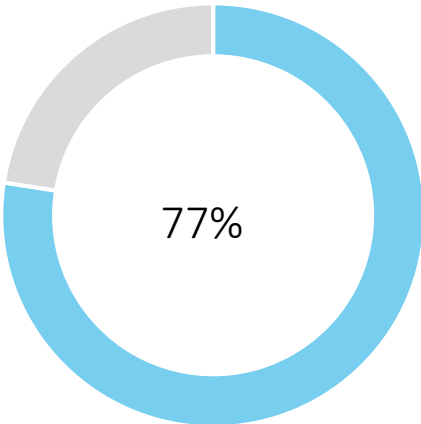

District 3 students with 5 absences or less

District 3 students with a 3.5 GPA or higher

District 3 students with a 3.5 Combined ELA/Math State Test Scores

All Students

Asian Students

White Students

Black Students