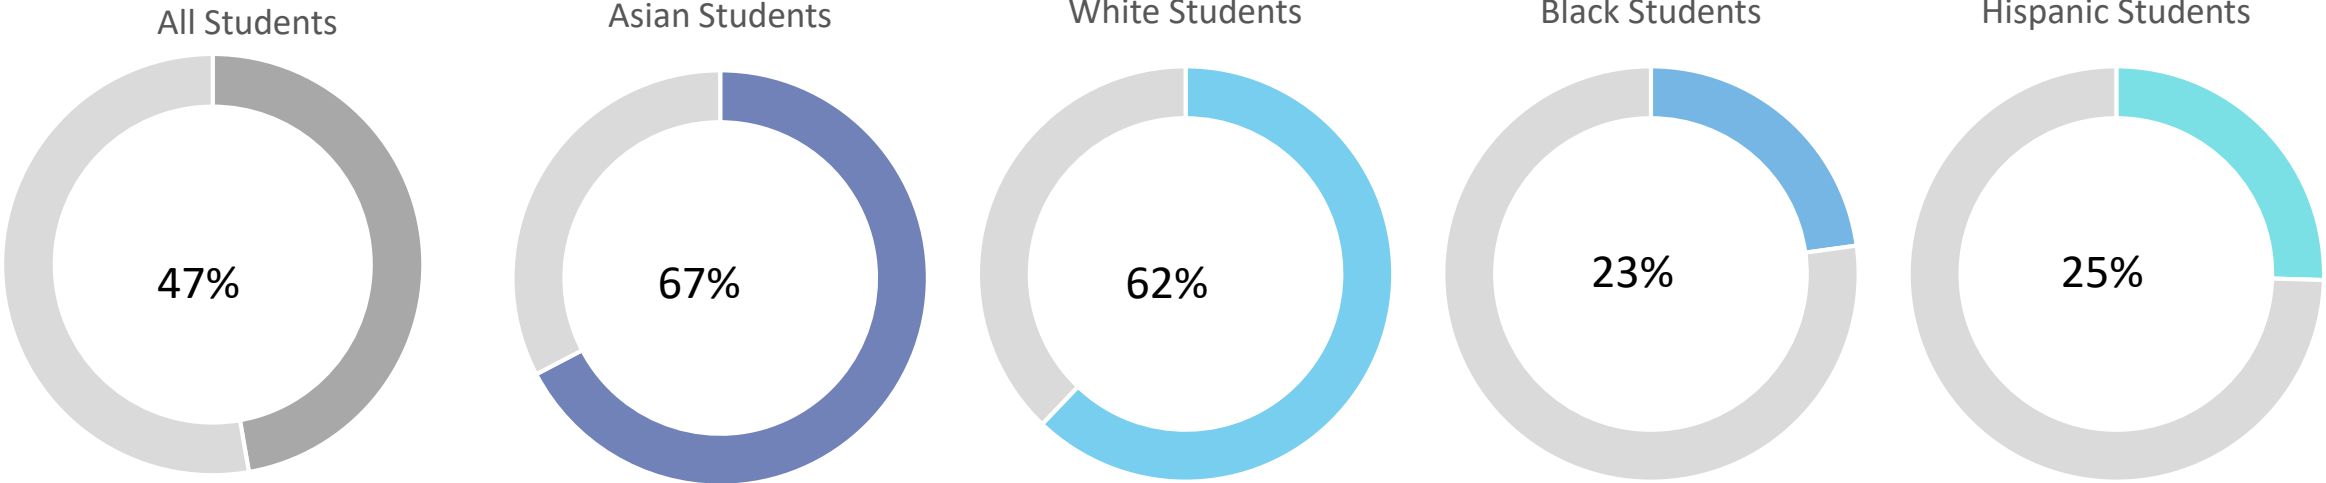

District 3

SCREENED ADMISSIONS DATA

Demographics of District 3 Residents, Fall 2019 MS Admissions

Note: Includes all 5th graders residing in District 3 who participated in Fall 2019 MS Admissions

Academic Characteristics of D3 Residents

District 3 students with 5 absences or less

District 3 students with a 3.5 GPA or higher

District 3 students with a 3.5 Combined ELA/Math State Test Scores

All Students

Asian Students

White Students

Black Students