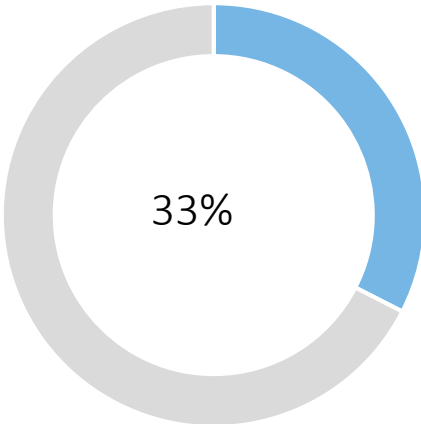

District 3 students with 5 absences or less

District 3 students with a 3.5 GPA or higher

District 3 students with a 3.5 Combined ELA/Math State Test Scores

All Students

Asian Students

White Students

Black Students