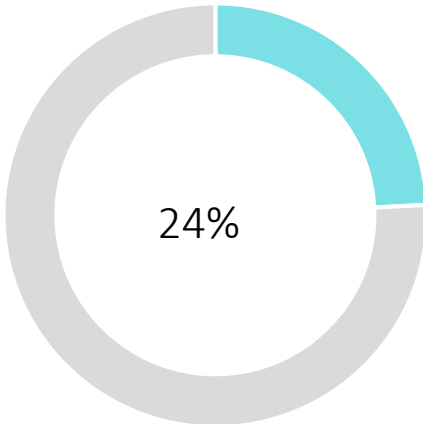

Hispanic Students