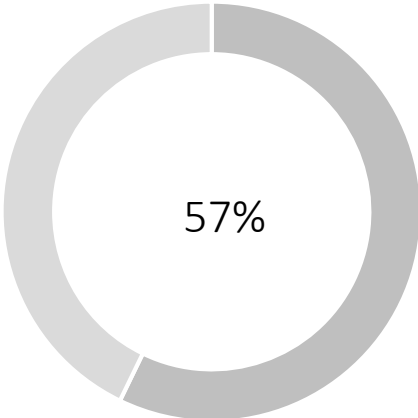

District 3 students with 5 absences or less

District 3 students with a 3.5 GPA or higher

District 3 students with a 3.5 Combined ELA/Math State Test Scores

All Students

Asian Students

White Students

Black Students